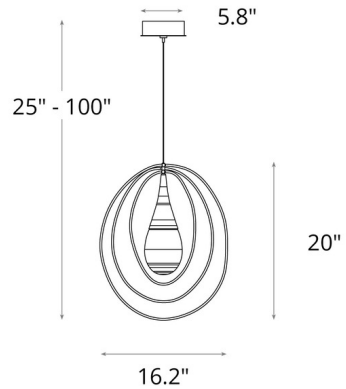

Description

The Lyric Pendant brings bold elegance to your interior. Individually rotatable forged steel rings allow for multiple looks, while a teardrop-shaped glass diffuser casts warm, ambient light across the room. Sloped ceiling adaptable to 45 degrees.

Shown in sterling / clear

Specifications

COLOR	Clear
BODY FINISH	Sterling
WATTAGE	4W
DIMMER	Low Voltage Electronic
DIMENSIONS	16.2"W x 20"H
BULB NOT INCLUDED	1 x LED/G4 (bipin)/4W/12V LED
COUNTRY OF ORIGIN	United States

Technical Information

PRODUCT DIMENSIONS Min/Max Adjustable Overall Height: 25" - 100"

CLICK TO VIEW PRODUCT

Notes: