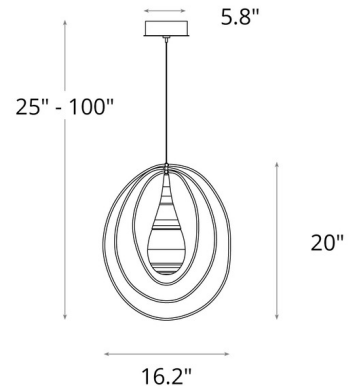

### Specifications

COLOR	Clear
BODY FINISH	Sterling
WATTAGE	4W
DIMMER	Low Voltage Electronic
DIMENSIONS	16.2"W x 20"H
BULB NOT INCLUDED	1 x LED/G4 (bipin)/4W/12V LED
COUNTRY OF ORIGIN	United States

### Technical Information

PRODUCT DIMENSIONS . . . . . Min/Max Adjustable Overall Height: 25" - 100"

CLICK TO VIEW PRODUCT

Notes: