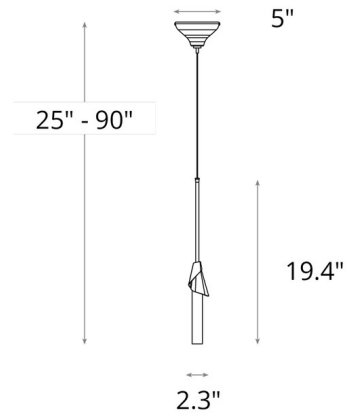

Specifications

COLOR	Frost / Clear
BODY FINISH	Soft Gold
WATTAGE	4W
DIMMER	Low Voltage Electronic
DIMENSIONS	2.3"W x 19.4"H
BULB NOT INCLUDED	1 x LED/G4 (bipin)/4W/12V LED
COUNTRY OF ORIGIN	United States

Technical Information

PRODUCT DIMENSIONS Min/Max Adjustable Overall Height: 25" - 90"

Notes:

Shown in soft gold / frost / clear

CLICK TO VIEW PRODUCT