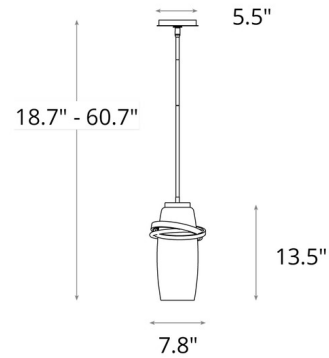

Shown in modern brass / frost / clear

Specifications

| | |
|-------------------|-----------------------------------|
| COLOR | Frost / Clear |
| BODY FINISH | Modern Brass |
| WATTAGE | 17W |
| DIMMER | Standard 120V |
| DIMENSIONS | 7.8"W x 13.5"H |
| BULB NOT INCLUDED | 1 x A19/Medium (E26)/17W/120V LED |
| COUNTRY OF ORIGIN | United States |

Technical Information

PRODUCT DIMENSIONS Downrods: One 3", One 6" and Three 12" Included

CLICK TO VIEW PRODUCT

Notes: