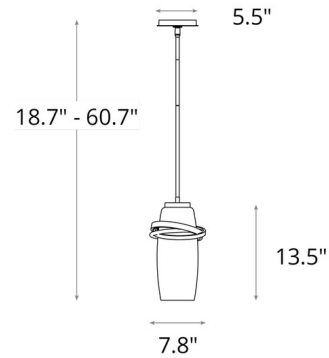

Shown in modern brass / frost / clear

Specifications

COLOR	Frost / Clear
BODY FINISH	Modern Brass
WATTAGE	17W
DIMMER	Standard 120V
DIMENSIONS	7.8"W x 13.5"H
BULB NOT INCLUDED	1 x A19/Medium (E26)/17W/120V LED
COUNTRY OF ORIGIN	United States

Technical Information

PRODUCT DIMENSIONS Downrods: One 3", One 6" and Three 12" Included

CLICK TO VIEW PRODUCT

Notes: