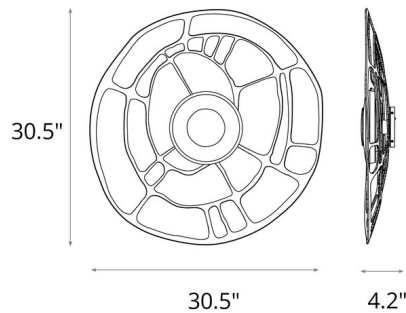

CLICK TO VIEW PRODUCT

Notes: