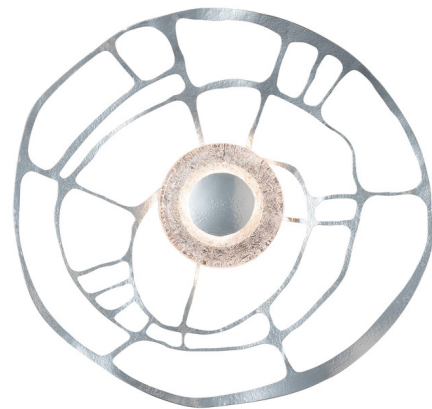

Description

The Muse Wall Sconce / Ceiling Flush Light brings sculptural elegance to your interior space. Its airy metal form and forged textured disc reveal crackle glass within, creating a warm glow and subtle shadow play throughout your room. Note: Built in color temperature adjustability with three color temperature settings, 2700K, 3000K, or 4000K, which can be set during installation.

Specifications

COLOR	Clear
BODY FINISH	Sterling
WATTAGE	17W
DIMMER	Standard 120V
DIMENSIONS	30.5"W x 30.5"H x 4.2"D
INTEGRATED LED MODULE	1 x LED/17W/120V LED
COUNTRY OF ORIGIN	United States

Technical Information

LAMP LIFE	50000 hours
COLOR RENDERING	90 CRI
LAMP COLOR	CCT Select
LUMENS/WATT	63.53
LUMINOUS FLUX	1080 lumens

Shown in sterling / clear

CLICK TO VIEW PRODUCT

Notes: