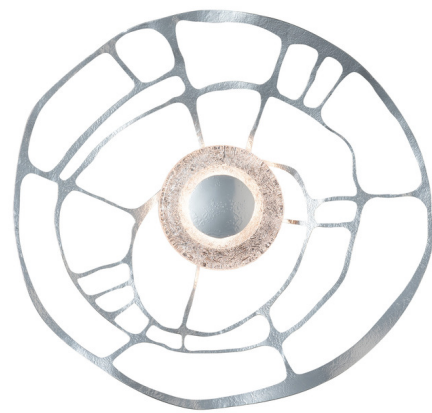

By Hubbardton Forge

Description

The Muse Wall Sconce / Ceiling Flush Light brings sculptural elegance to your interior space. Its airy metal form and forged textured disc reveal crackle glass within, creating a warm glow and subtle shadow play throughout your room. Note: Built in color temperature adjustability with three color temperature settings, 2700K, 3000K, or 4000K, which can be set during installation.

Specifications

COLOR	Clear
BODY FINISH	Sterling
WATTAGE	17W
DIMMER	Standard 120V
DIMENSIONS	30.5"W x 30.5"H x 4.2"D
INTEGRATED LED MODULE	1 x LED/17W/120V LED
COUNTRY OF ORIGIN	United States

Technical Information

LAMP LIFE	50000 hours
COLOR RENDERING	90 CRI
LAMP COLOR	3000K
LUMENS/WATT	63.53
LUMINOUS FLUX	1080 lumens

Shown in sterling / clear

CLICK TO VIEW PRODUCT

Notes: