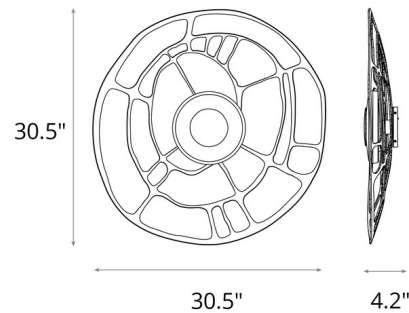

CLICK TO VIEW PRODUCT

Notes: