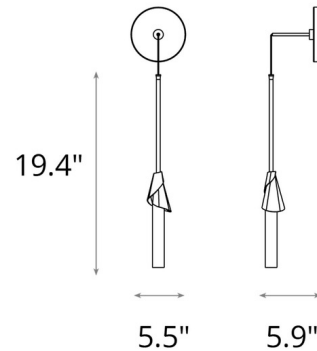

By Hubbardton Forge

Description

The Lilium Hanging Wall Sconce brings a simple beauty to your interior space. The hand made, forged and textured bobèche cup holds a cylinder of glass with a frosted-to-clear gradient, creating a warm glow that spreads soft shadows of light throughout your room. Lifetime Limited Warranty when installed in residential setting. Handmade to order by skilled artisans in Vermont, USA.

Shown in oil rubbed bronze / frost / clear

Specifications

COLOR Frost / Clear
BODY FINISH Oil Rubbed Bronze
WATTAGE 4W
DIMMER Low Voltage Electronic
DIMENSIONS 5.5"W x 19.4"H x 5.9"D
BULB NOT INCLUDED 1 x LED/G4 (bipin)/4W/12V LED
COUNTRY OF ORIGIN United States