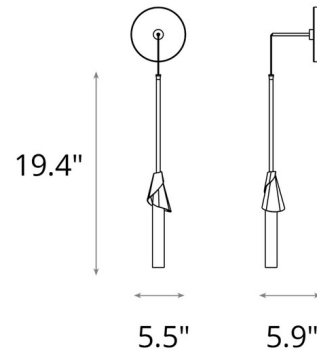

### Specifications

COLOR	Frost / Clear
BODY FINISH	Oil Rubbed Bronze
WATTAGE	4W
DIMMER	Low Voltage Electronic
DIMENSIONS	5.5"W x 19.4"H x 5.9"D
BULB NOT INCLUDED	1 x LED/G4 (bipin)/4W/12V LED
COUNTRY OF ORIGIN	United States