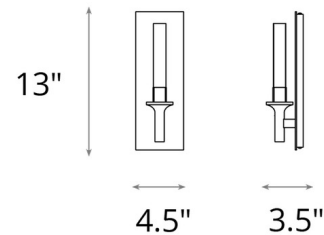

By Hubbardton Forge

Description

The Windsor Wall Sconce is designed to command attention. The clean frame is fitted with a square torch light with a squared outer diffuser with a frosted cylindrical inner glass, creating a warm, sculptural glow across the room.

Shown in bronze / frosted

Specifications

COLOR	Frosted
BODY FINISH	Bronze
WATTAGE	4.5W
DIMMER	Standard 120V
DIMENSIONS	4.5"W x 13"H x 3.5"D
BULB NOT INCLUDED	1 x JCD/G9/4.5W/120V LED
COUNTRY OF ORIGIN	United States