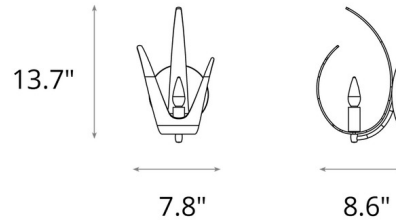

### Specifications

COLOR	N/A
BODY FINISH	Modern Brass
WATTAGE	9W
DIMMER	Standard 120V
DIMENSIONS	7.8"W x 13.7"H x 8.6"D
BULB NOT INCLUDED	1 x B10/Candelabra (E12)/9W/120V LED
COUNTRY OF ORIGIN	United States