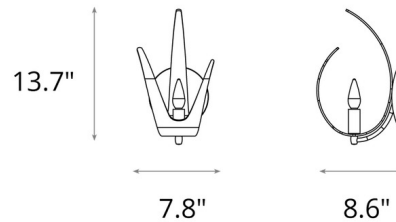

### Specifications

COLOR	N/A
BODY FINISH	Modern Brass
WATTAGE	9W
DIMMER	Standard 120V
DIMENSIONS	7.8"W x 13.7"H x 8.6"D
BULB NOT INCLUDED	1 x B10/Candelabra (E12)/9W/120V LED
COUNTRY OF ORIGIN	United States