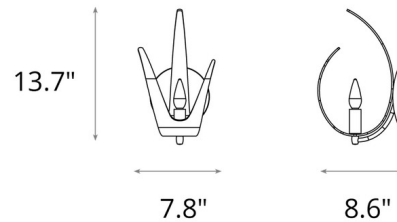

Shown in modern brass

Specifications

COLOR	N/A
BODY FINISH	Modern Brass
WATTAGE	9W
DIMMER	Standard 120V
DIMENSIONS	7.8"W x 13.7"H x 8.6"D
BULB NOT INCLUDED	1 x B10/Candelabra (E12)/9W/120V LED
COUNTRY OF ORIGIN	United States