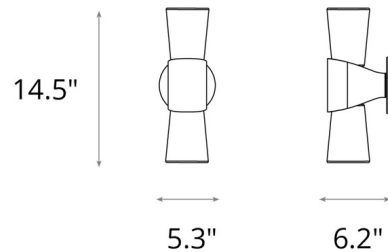

### Specifications

COLOR	Clear
BODY FINISH	Bronze
WATTAGE	6W
DIMMER	Standard 120V
DIMENSIONS	5.3"W x 14.5"H x 6.2"D
BULB NOT INCLUDED	2 x MR11/G9/3W/120V LED
COUNTRY OF ORIGIN	United States

CLICK TO VIEW PRODUCT