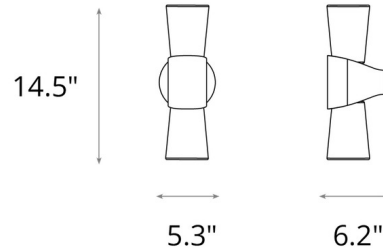

Shown in bronze / clear

Specifications

COLOR Clear
BODY FINISH Bronze
WATTAGE 6W
DIMMER Standard 120V
DIMENSIONS 5.3"W x 14.5"H x 6.2"D
BULB NOT INCLUDED 2 x MR11/G9/3W/120V LED
COUNTRY OF ORIGIN United States