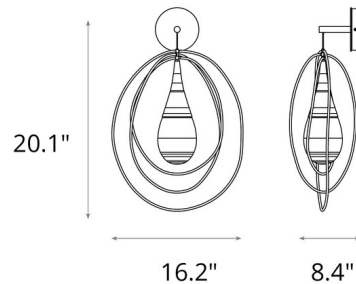

### Description

The Lyric Wall Sconce brings bold elegance to your interior. Individually rotatable forged steel rings allow for multiple looks, while a teardrop-shaped glass diffuser casts warm, ambient light across the room. The low voltage cable allows for easy height adjustment of the diffuser from 25 inches to 80 inches in overall height, perfect in making this your own piece.

### Specifications

COLOR . . . . . Clear  
BODY FINISH . . . . . Oil Rubbed Bronze  
WATTAGE . . . . . 4W  
DIMMER . . . . . Low Voltage Electronic  
DIMENSIONS . . . . . 16.2"W x 20.1"H x 8.4"D  
BULB NOT INCLUDED . . . . . 1 x LED/G4 (bipin)/4W/12V LED  
COUNTRY OF ORIGIN . . . . . United States

### Technical Information

PRODUCT DIMENSIONS . . . . . Min/Max Adjustable Overall Height: 25" - 80"

CLICK TO VIEW PRODUCT

Notes: