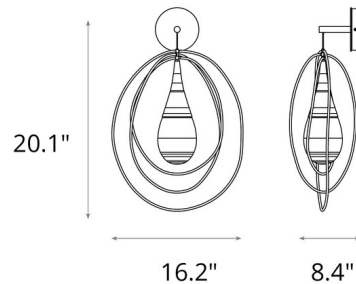

Description

The Lyric Wall Sconce brings bold elegance to your interior. Individually rotatable forged steel rings allow for multiple looks, while a teardrop-shaped glass diffuser casts warm, ambient light across the room. The low voltage cable allows for easy height adjustment of the diffuser from 25 inches to 80 inches in overall height, perfect in making this your own piece.

Shown in oil rubbed bronze / clear

Specifications

COLOR Clear
BODY FINISH Oil Rubbed Bronze
WATTAGE 4W
DIMMER Low Voltage Electronic
DIMENSIONS 16.2"W x 20.1"H x 8.4"D
BULB NOT INCLUDED 1 x LED/G4 (bipin)/4W/12V LED
COUNTRY OF ORIGIN United States

Technical Information

PRODUCT DIMENSIONS Min/Max Adjustable Overall Height: 25" - 80"

CLICK TO VIEW PRODUCT

Notes: