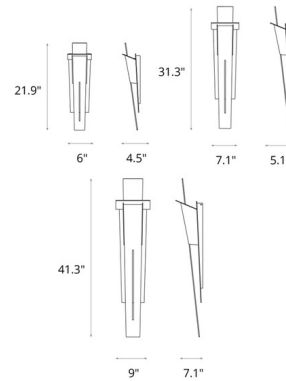

Lightology

lightology.com
866-954-4489
04-22-26

Project: _____

Company: _____

Location: _____ Fixture Type: _____

SPEC #: **HUB1534743**

Approved On: _____ Approved By: _____

Linea Outdoor Wall Sconce By Hubbardton Forge

Description

The Linea Outdoor Wall Sconce adds a bold geometric touch to your exterior space. Its clean, structured frame diffuses light beautifully, casting warm, welcoming shadows throughout your area. Robust Coastal Outdoor finishes are specifically formulated to resist some of the harshest environmental conditions. Lifetime Limited Warranty when installed in residential setting. Handcrafted to order by skilled artisans in Vermont, USA.

Shown in coastal dark smoke

Specifications

COLOR	N/A
BODY FINISH	Coastal Dark Smoke
WATTAGE	6W
DIMMER	Standard 120V
DIMENSIONS	6"W x 21.9"H x 4.5"D
BULB NOT INCLUDED	1 x JCD/G9/6W/120V LED
COUNTRY OF ORIGIN	United States