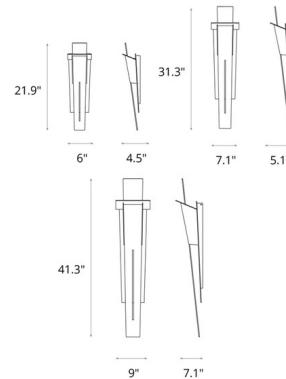

### Specifications

COLOR	N/A
BODY FINISH	Coastal Dark Smoke
WATTAGE	6W
DIMMER	Standard 120V
DIMENSIONS	6"W x 21.9"H x 4.5"D
BULB NOT INCLUDED	1 x JCD/G9/6W/120V LED
COUNTRY OF ORIGIN	United States

CLICK TO VIEW PRODUCT