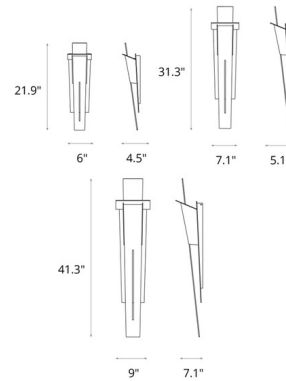

Shown in coastal dark smoke

Specifications

COLOR	N/A
BODY FINISH	Coastal Dark Smoke
WATTAGE	6W
DIMMER	Standard 120V
DIMENSIONS	6"W x 21.9"H x 4.5"D
BULB NOT INCLUDED	1 x JCD/G9/6W/120V LED
COUNTRY OF ORIGIN	United States

CLICK TO VIEW PRODUCT

Notes: