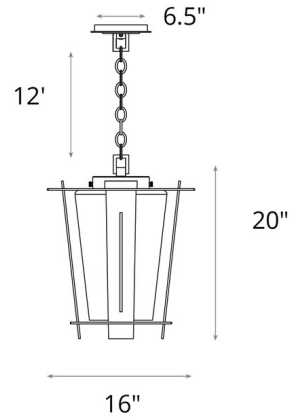

Shown in coastal black / opal

Specifications

COLOR	Opal
BODY FINISH	Coastal Black
WATTAGE	25W
DIMMER	Standard 120V
DIMENSIONS	16"W x 20"H
BULB NOT INCLUDED	1 x A19/Medium (E26)/25W/120V LED
COUNTRY OF ORIGIN	United States