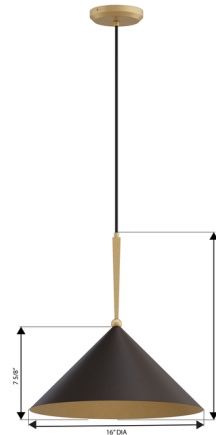

Lightology

lightology.com
866-954-4489
07-08-26

Project: _____

Company: _____

Location: _____ Fixture Type: _____

SPEC #: **MKL1535029**

Approved On: _____ Approved By: _____

Cortan Pendant By Minka Lavery

Description

Inspired by transitional design, the Cortan Pendant adds a welcoming, curated feel that is ideal for bathrooms, laundry rooms, and covered outdoor spaces.

Shown in legacy brass / bronze

Specifications

COLOR	Bronze
BODY FINISH	Legacy Brass
WATTAGE	17W
DIMMER	Standard 120V
DIMENSIONS	16"W x 16.5"H
BULB NOT INCLUDED	1 x A19/Medium (E26)/17W/120V LED

CLICK TO VIEW PRODUCT

Notes: