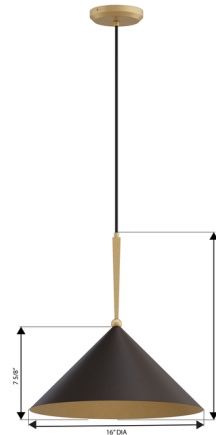

Lightology

lightology.com
866-954-4489
04-25-26

Project: _____

Company: _____

Location: _____ Fixture Type: _____

SPEC #: **MKL1535029**

Approved On: _____ Approved By: _____

Cortan Pendant By Minka Lavery

Description

Inspired by transitional design, the Cortan Pendant adds a welcoming, curated feel that is ideal for bathrooms, laundry rooms, and covered outdoor spaces.

Shown in legacy brass / bronze

Specifications

COLOR	Bronze
BODY FINISH	Legacy Brass
WATTAGE	17W
DIMMER	Standard 120V
DIMENSIONS	16"W x 16.5"H
BULB NOT INCLUDED	1 x A19/Medium (E26)/17W/120V LED

CLICK TO VIEW PRODUCT

Notes: