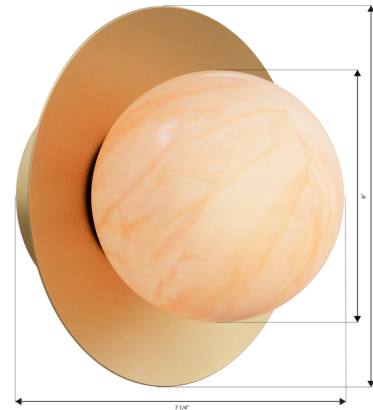

Lightology

lightology.com
866-954-4489
07-04-26

Project: _____

Company: _____

Location: _____ Fixture Type: _____

SPEC #: **MKL1535032**

Approved On: _____ Approved By: _____

Olenne Wall Sconce By Minka Lavery

Description

The Olenne Wall Sconce softly elevates any room with its modern character. Ideal for bathrooms, laundry rooms, and covered outdoor spaces.

Shown in legacy brass / amber swirl

Specifications

COLOR	Amber Swirl
BODY FINISH	Legacy Brass
WATTAGE	9W
DIMMER	Standard 120V
DIMENSIONS	9"W x 9"H x 7.25"D
BULB NOT INCLUDED	1 x T8/Candelabra (E12)/9W/120V LED