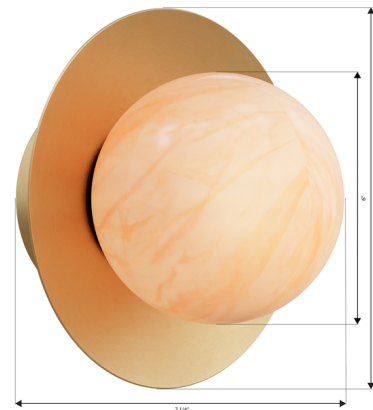

By Minka Lavery

Description

The Olenne Wall Sconce softly elevates any room with its modern character. Ideal for bathrooms, laundry rooms, and covered outdoor spaces.

Shown in legacy brass / amber swirl

Specifications

COLOR Amber Swirl
BODY FINISH Legacy Brass
WATTAGE 9W
DIMMER Standard 120V
DIMENSIONS 9"W x 9"H x 7.25"D
BULB NOT INCLUDED 1 x T8/Candelabra (E12)/9W/120V LED

CLICK TO VIEW PRODUCT

Notes: