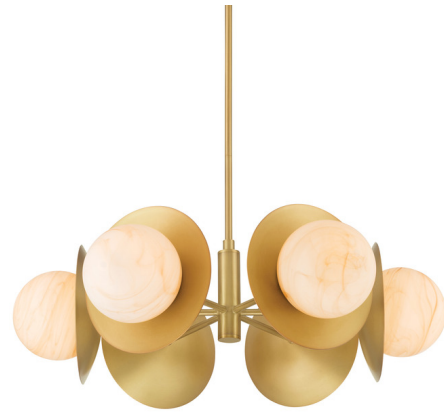

## Olenne Multi-Light Pendant By Minka Lavery

### Description

Inspired by modern design, the Olenne Multi-Light Pendant adds a welcoming, curated feel. Ideal for bathrooms, laundry rooms, and covered outdoor spaces.

### Specifications

COLOR . . . . . Amber Swirl  
BODY FINISH . . . . . Legacy Brass  
WATTAGE . . . . . 54W  
DIMMER . . . . . Standard 120V  
DIMENSIONS . . . . . 28"W x 9.25"H  
BULB NOT INCLUDED . . . . . 6 x T8/Candelabra (E12)/9W/120V LED

### Technical Information

PRODUCT DIMENSIONS . . . . . Downrods Included: (1) 6" and (3) 12" rods

Shown in legacy brass / amber swirl

CLICK TO VIEW PRODUCT

Notes: