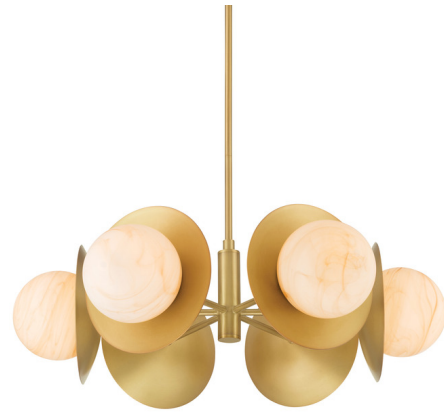

Lightology

lightology.com
866-954-4489
07-07-26

Project: _____

Company: _____

Location: _____ Fixture Type: _____

SPEC #: **MKL1535034**

Approved On: _____ Approved By: _____

Olenne Multi-Light Pendant By Minka Lavery

Description

Inspired by modern design, the Olenne Multi-Light Pendant adds a welcoming, curated feel. Ideal for bathrooms, laundry rooms, and covered outdoor spaces.

Specifications

COLOR Amber Swirl
BODY FINISH Legacy Brass
WATTAGE 54W
DIMMER Standard 120V
DIMENSIONS 28"W x 9.25"H
BULB NOT INCLUDED 6 x T8/Candelabra (E12)/9W/120V LED

Technical Information

PRODUCT DIMENSIONS Downrods Included: (1) 6" and (3) 12" rods

Shown in legacy brass / amber swirl

CLICK TO VIEW PRODUCT

Notes: