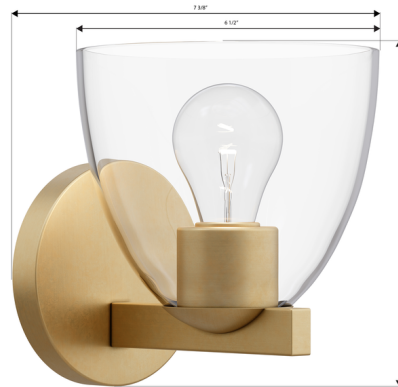

Lightology

lightology.com
866-954-4489
07-03-26

Project: _____

Company: _____

Location: _____ Fixture Type: _____

SPEC #: **MKL1535056**

Approved On: _____ Approved By: _____

Noellea Wall Sconce

By Minka Lavery

Description

Bring transitional elegance to your home with the Noellea Wall Sconce. Ideal for bathrooms, laundry rooms, and covered outdoor spaces.

Shown in legacy brass / clear

Specifications

COLOR	Clear
BODY FINISH	Legacy Brass
WATTAGE	9W
DIMMER	Standard 120V
DIMENSIONS	6.5"W x 7.5"H x 7.5"D
BULB NOT INCLUDED	1 x A19/Medium (E26)/9W/120V LED

CLICK TO VIEW PRODUCT

Notes: