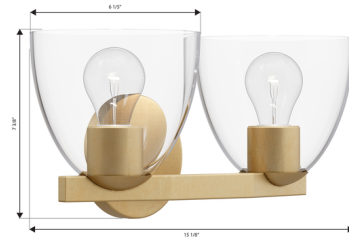

Lightology

lightology.com
866-954-4489
04-25-26

Project: _____

Company: _____

Location: _____ Fixture Type: _____

SPEC #: **MKL1535059**

Approved On: _____ Approved By: _____

Noellea Bathroom Vanity Light By Minka Lavery

Description

The Noellea Bathroom Vanity Light blends transitional lines with warm, inviting illumination. Ideal for bathrooms, laundry rooms, and covered outdoor spaces.

Shown in legacy brass / clear

Specifications

COLOR	Clear
BODY FINISH	Legacy Brass
WATTAGE	18W
DIMMER	Standard 120V
DIMENSIONS	15.25"W x 7.5"H x 7.75"D
BULB NOT INCLUDED	2 x A19/Medium (E26)/9W/120V LED

CLICK TO VIEW PRODUCT

Notes: