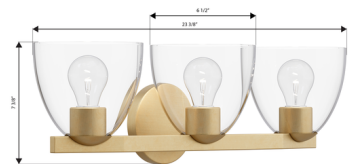

Lightology

lightology.com
866-954-4489
07-07-26

Project: _____

Company: _____

Location: _____ Fixture Type: _____

SPEC #: **MKL1535059**

Approved On: _____ Approved By: _____

Noellea Bathroom Vanity Light By Minka Lavery

Description

The Noellea Bathroom Vanity Light blends transitional lines with warm, inviting illumination. Ideal for bathrooms, laundry rooms, and covered outdoor spaces.

Specifications

COLOR . . . . . Clear
BODY FINISH . . . . . Legacy Brass
WATTAGE 18W
DIMMER . . . . . Standard 120V
DIMENSIONS . . . . . 15.25"W x 7.5"H x 7.75"D
BULB NOT INCLUDED . . . . . 2 x A19/Medium (E26)/9W/120V LED

Notes:

Shown in legacy brass / clear

CLICK TO VIEW PRODUCT