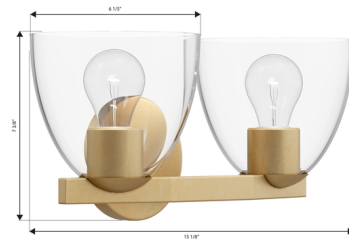

Description

The Noellea Bathroom Vanity Light blends transitional lines with warm, inviting illumination. Ideal for bathrooms, laundry rooms, and covered outdoor spaces.

Specifications

COLOR Clear
BODY FINISH Legacy Brass
WATTAGE 18W
DIMMER Standard 120V
DIMENSIONS 15.25"W x 7.5"H x 7.75"D
BULB NOT INCLUDED 2 x A19/Medium (E26)/9W/120V LED

Notes:

Shown in legacy brass / clear

CLICK TO VIEW PRODUCT