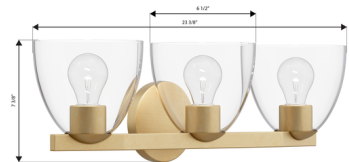

Lightology

lightology.com
866-954-4489
04-25-26

Project: _____

Company: _____

Location: _____ Fixture Type: _____

SPEC #: **MKL1535059**

Approved On: _____ Approved By: _____

Noellea Bathroom Vanity Light By Minka Lavery

Description

The Noellea Bathroom Vanity Light blends transitional lines with warm, inviting illumination. Ideal for bathrooms, laundry rooms, and covered outdoor spaces.

Shown in legacy brass / clear

Specifications

COLOR	Clear
BODY FINISH	Legacy Brass
WATTAGE	18W
DIMMER	Standard 120V
DIMENSIONS	15.25"W x 7.5"H x 7.75"D
BULB NOT INCLUDED	2 x A19/Medium (E26)/9W/120V LED

CLICK TO VIEW PRODUCT

Notes: