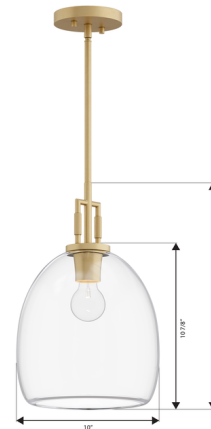

Lightology

lightology.com
866-954-4489
07-10-26

Project: _____

Company: _____

Location: _____ Fixture Type: _____

SPEC #: **MKL1535068**

Approved On: _____ Approved By: _____

Orbis Pendant By Minka Lavery

Description

The Orbis Pendant blends transitional lines with warm, inviting illumination. Ideal for bathrooms, laundry rooms, and covered outdoor spaces.

Specifications

COLOR Clear
BODY FINISH Legacy Brass
WATTAGE 9W
DIMMER Standard 120V
DIMENSIONS 10"W x 15.75"H
BULB NOT INCLUDED 1 x A19/Medium (E26)/9W/120V LED

Technical Information

PRODUCT DIMENSIONS Downrods Included: (1) 6" and (3) 12" Stems

Shown in legacy brass / clear

CLICK TO VIEW PRODUCT

Notes: