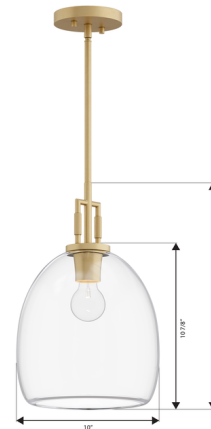

Lightology

lightology.com
866-954-4489
05-24-26

Project: _____

Company: _____

Location: _____ Fixture Type: _____

SPEC #: **MKL1535068**

Approved On: _____ Approved By: _____

Orbis Pendant By Minka Lavery

Description

The Orbis Pendant blends transitional lines with warm, inviting illumination. Ideal for bathrooms, laundry rooms, and covered outdoor spaces.

Specifications

COLOR Clear
BODY FINISH Legacy Brass
WATTAGE 9W
DIMMER Standard 120V
DIMENSIONS 10"W x 15.75"H
BULB NOT INCLUDED 1 x A19/Medium (E26)/9W/120V LED

Technical Information

PRODUCT DIMENSIONS Downrods Included: (1) 6" and (3) 12" Stems

Shown in legacy brass / clear

CLICK TO VIEW PRODUCT

Notes: