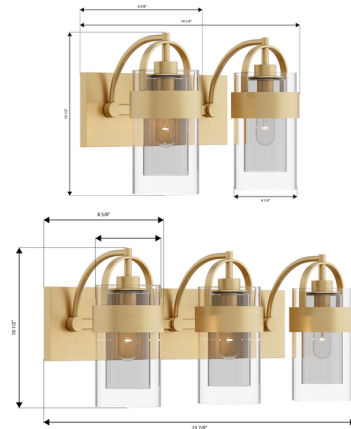

Description

Bring transitional elegance to your home with the Ravik Bathroom Vanity Light. Rated for use in damp locations such as covered patios, bathrooms, and laundry rooms.

Specifications

COLOR Clear / Grey
BODY FINISH Legacy Brass
WATTAGE 18W
DIMMER Standard 120V
DIMENSIONS 14.25"W x 10.5"H x 8.75"D
BULB NOT INCLUDED 2 x T8/Candelabra (E12)/9W/120V LED

Shown in legacy brass / clear / grey

CLICK TO VIEW PRODUCT

Notes: