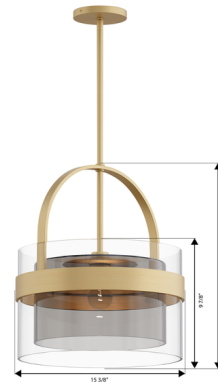

Lightology

lightology.com
866-954-4489
04-25-26

Project: _____
Company: _____
Location: _____ Fixture Type: _____
SPEC #: **MKL1535089**
Approved On: _____ Approved By: _____

Ravik Convertible Semi Flush Ceiling / Pendant By Minka Lavery

Description

Thoughtfully detailed, the Ravik Convertible Semi Flush Ceiling / Pendant brings a touch of transitional sophistication to your space. Featuring a sleek finish with a clear and grey glass shade, it is ideal for bathrooms, laundry rooms, and covered outdoor spaces. Fixture can be installed as either a semi flush or pendant.

Specifications

COLOR Clear / Grey
BODY FINISH Legacy Brass
WATTAGE 9W
DIMMER Standard 120V
DIMENSIONS 15.5"W x 18"H
BULB NOT INCLUDED 1 x A19/Medium (E26)/9W/120V LED
OTHER BULB OPTIONS 1 x G25/Candelabra (E12)/120V LED

Technical Information

PRODUCT DIMENSIONS Downrods Included: (1) 6" and (3) 12" Stems

Shown in legacy brass / clear / grey

CLICK TO VIEW PRODUCT

Notes: