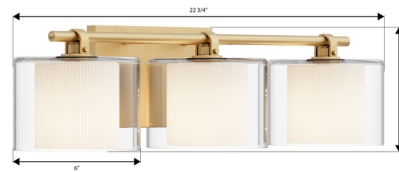

Lightology

lightology.com
866-954-4489
04-25-26

Project: _____

Company: _____

Location: _____ Fixture Type: _____

SPEC #: **MKL1535098**

Approved On: _____ Approved By: _____

Seville Bathroom Vanity Light By Minka Lavery

Description

Inspired by transitional design, the Seville Bathroom Vanity Light adds a welcoming, curated feel. Featuring an etched opal and clear shade, it is ideal for bathrooms, laundry rooms, and covered outdoor spaces.

Shown in legacy brass / etched opal

Specifications

COLOR . . . . . Etched Opal
BODY FINISH . . . . . Legacy Brass
WATTAGE 27W
DIMMER . . . . . Standard 120V
DIMENSIONS . . . . . 22.75"W x 6"H x 7.25"D
BULB NOT INCLUDED . . . . . 3 x G16.5/Candelabra (E12)/9W/120V LED

CLICK TO VIEW PRODUCT

Notes: