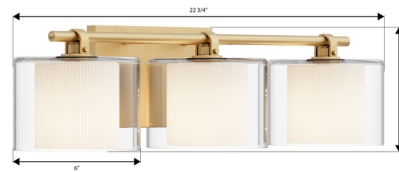

## Seville Bathroom Vanity Light By Minka Lavery

### Description

Inspired by transitional design, the Seville Bathroom Vanity Light adds a welcoming, curated feel. Featuring an etched opal and clear shade, it is ideal for bathrooms, laundry rooms, and covered outdoor spaces.

### Specifications

COLOR . . . . . Etched Opal  
BODY FINISH . . . . . Legacy Brass  
WATTAGE . . . . . 27W  
DIMMER . . . . . Standard 120V  
DIMENSIONS . . . . . 22.75"W x 6"H x 7.25"D  
BULB NOT INCLUDED . . . . . 3 x G16.5/Candelabra (E12)/9W/120V LED