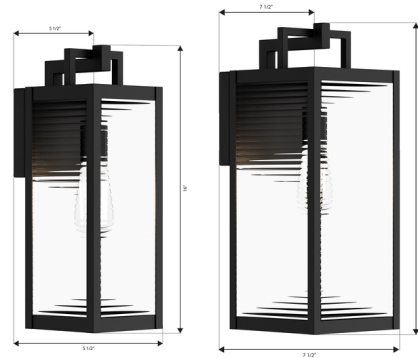

## Edgewood Outdoor Wall Light By Minka Lavery

### Description

The Edgewood Outdoor Wall Light softly elevates any room with its modern character. Designed for fully exposed outdoor areas such as open patios, porches, and pergolas.

Shown in matte black / clear ribbed

### Specifications

COLOR	Clear Ribbed
BODY FINISH	Matte Black
WATTAGE	17W
DIMMER	Standard 120V
DIMENSIONS	5.5\"W x 16\"H x 6.5\"D
BULB NOT INCLUDED	1 x Edison ST-Shape/Medium (E26)/17W/120V LED

CLICK TO VIEW PRODUCT