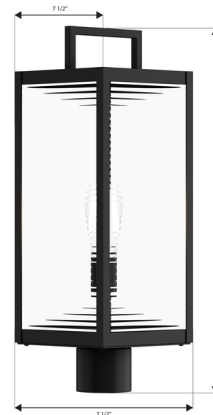

## Edgewood Outdoor Post Light By Minka Lavery

### Description

The Edgewood Outdoor Post Light blends modern lines with warm, inviting illumination. Designed for fully exposed outdoor areas such as open patios, porches, and pergolas. Note: Required post sold separately.

### Specifications

COLOR	Clear Ribbed
BODY FINISH	Matte Black
WATTAGE	17W
DIMMER	Standard 120V
DIMENSIONS	7.5"W x 21.5"H
BULB NOT INCLUDED	1 x T10/Medium (E26)/17W/120V LED

CLICK TO VIEW PRODUCT

Notes: