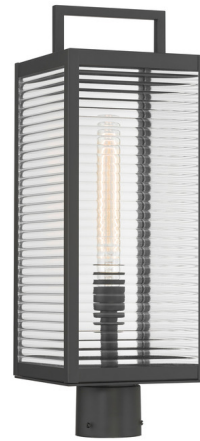

## Edgewood Outdoor Post Light By Minka Lavery

### Description

The Edgewood Outdoor Post Light blends modern lines with warm, inviting illumination. Designed for fully exposed outdoor areas such as open patios, porches, and pergolas. Note: Required post sold separately.

Shown in matte black / clear ribbed

### Specifications

COLOR	Clear Ribbed
BODY FINISH	Matte Black
WATTAGE	17W
DIMMER	Standard 120V
DIMENSIONS	7.5"W x 21.5"H
BULB NOT INCLUDED	1 x T10/Medium (E26)/17W/120V LED

CLICK TO VIEW PRODUCT

Notes: