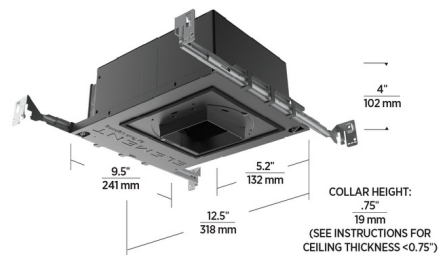

IC AIRTIGHT / CHICAGO PLENUM

CLICK TO VIEW PRODUCT

Notes: