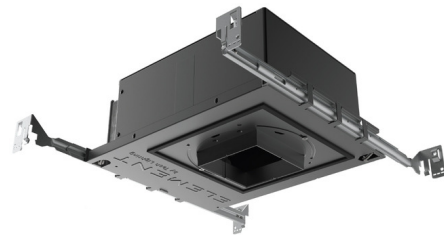

## Element 3IN Round Wood Ceiling Wall Wash Housing By Visual Comfort Architectural

### Description

The 3 Inch Round 90CRI Flangeless Wall Wash IC Airtight or Chicago Plenum New Construction Housing for round flangeless wall wash trims for wood ceilings provides a consistent floor of illumination vertically and horizontally without hotspots, scallops, or shadows. Wood ceiling option accommodates flangeless trims only. Round housing has 360 rotation. 3 7/8 inch ceiling cutout. Includes a 16 watt LED light source. Includes a 120/277V Universal driver, dimmable with standard reverse-phase, forward-phase, TRIAC, and 0-10V down to 1%. NOTE: A complete fixture requires a housing and trim, sold separately.

### Specifications

COLOR	N/A
BODY FINISH	Black Powder Coat
WATTAGE	16W
DIMMER	Low Voltage Electronic
DIMENSIONS	12.5"W x 4"H x 9.5"D
INTEGRATED LED MODULE	1 x LED/16W/120-277V LED

### Technical Information

APERTURE SHAPE	Round
HOUSING HEIGHT	4"
HOUSING TYPE	New construction IC Airtight
CEILING TYPE	Wood
FUNCTION	Wall Washer
COLOR RENDERING	.90 CRI
LUMENS/WATT	80.50
LUMINOUS FLUX	1288 lumens