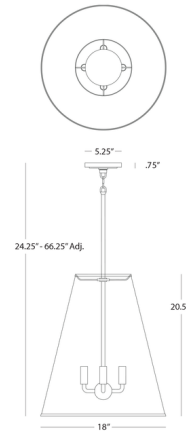

Specifications

COLOR Shannon Oyster
BODY FINISH Modern Brass / Oyster Fabric
WATTAGE 36W
DIMMER Standard 120V
DIMENSIONS 18"W x 20.38"H
BULB NOT INCLUDED 4 x B10/Candelabra (E12)/9W/120V LED
COUNTRY OF ORIGIN Malaysia

Technical Information

PRODUCT DIMENSIONS Maximum Overall Height: 66.25"

Shown in modern brass / oyster fabric / shannon oyster

CLICK TO VIEW PRODUCT

Notes: