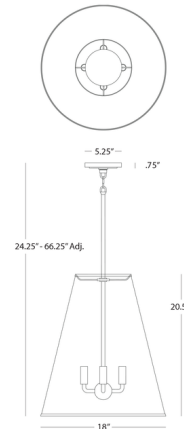

Specifications

COLOR Shannon Oyster
BODY FINISH Modern Brass / Oyster Fabric
WATTAGE 36W
DIMMER Standard 120V
DIMENSIONS 18"W x 20.38"H
BULB NOT INCLUDED 4 x B10/Candelabra (E12)/9W/120V LED
COUNTRY OF ORIGIN Malaysia

Technical Information

PRODUCT DIMENSIONS Maximum Overall Height: 66.25"

Shown in modern brass / oyster fabric / shannon oyster

CLICK TO VIEW PRODUCT

Notes: