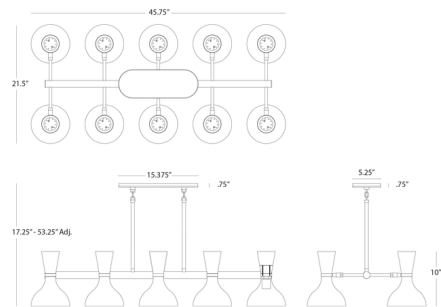

Shown in modern brass / baby blue

Specifications

COLOR Baby Blue
BODY FINISH Modern Brass
WATTAGE 90W
DIMMER Standard 120V
DIMENSIONS 21.5"L x 45.75"W x 10.19"H
BULB NOT INCLUDED 10 x A19/Medium (E26)/9W/120V LED
COUNTRY OF ORIGIN Malaysia

Technical Information

PRODUCT DIMENSIONS Maximum Overall Height: 53.25"

CLICK TO VIEW PRODUCT

Notes: