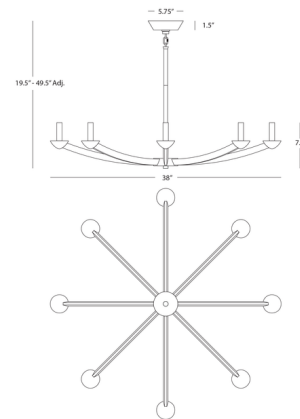

Shown in lacquered burnished brass

Specifications

COLOR N/A
BODY FINISH Lacquered Burnished Brass
WATTAGE 480W
DIMMER Standard 120V
DIMENSIONS 38"W x 7.5"H
BULB INCLUDED 8 x T8/Candelabra (E12)/60W/120V LED
COUNTRY OF ORIGIN Malaysia

Technical Information

PRODUCT DIMENSIONS Maximum Overall Height: 49.5"

CLICK TO VIEW PRODUCT

Notes: