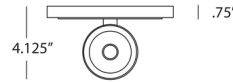

Shown in lacquered burnished brass

Specifications

COLOR	N/A
BODY FINISH	Lacquered Burnished Brass
WATTAGE	60W
DIMMER	Standard 120V
DIMENSIONS	6.88\"W x 10.25\"H x 4\"D
BULB INCLUDED	1 x T8/Candelabra (E12)/60W/120V LED
OTHER BULB OPTIONS	1 x T8/Candelabra (E12)/120V LED
COUNTRY OF ORIGIN	Malaysia