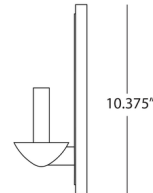

Shown in lacquered burnished brass

Specifications

COLOR	N/A
BODY FINISH	Lacquered Burnished Brass
WATTAGE	60W
DIMMER	Standard 120V
DIMENSIONS	6.88\"W x 10.25\"H x 4\"D
BULB INCLUDED	1 x T8/Candelabra (E12)/60W/120V LED
OTHER BULB OPTIONS	1 x T8/Candelabra (E12)/120V LED
COUNTRY OF ORIGIN	Malaysia