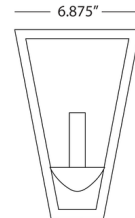

Shown in lacquered burnished brass

Specifications

COLOR	N/A
BODY FINISH	Lacquered Burnished Brass
WATTAGE	60W
DIMMER	Standard 120V
DIMENSIONS	6.88\"W x 10.25\"H x 4\"D
BULB INCLUDED	1 x T8/Candelabra (E12)/60W/120V LED
OTHER BULB OPTIONS	1 x T8/Candelabra (E12)/120V LED
COUNTRY OF ORIGIN	Malaysia