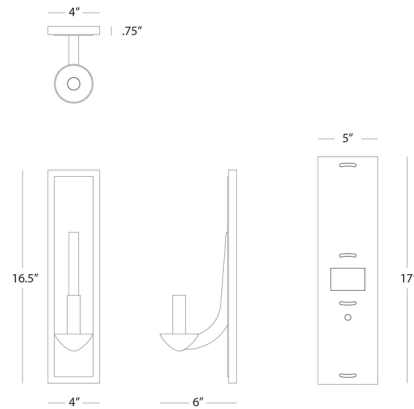

### Specifications

COLOR	N/A
BODY FINISH	Lacquered Burnished Brass
WATTAGE	60W
DIMMER	Standard 120V
DIMENSIONS	4"W x 16.5"H x 6"D
BULB INCLUDED	1 x T8/Candelabra (E12)/60W/120V LED
COUNTRY OF ORIGIN	Malaysia