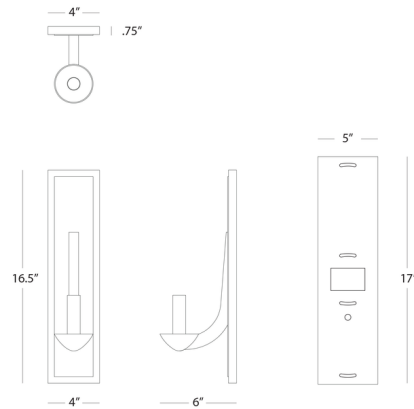

Shown in lacquered burnished brass

Specifications

COLOR	N/A
BODY FINISH	Lacquered Burnished Brass
WATTAGE	60W
DIMMER	Standard 120V
DIMENSIONS	4"W x 16.5"H x 6"D
BULB INCLUDED	1 x T8/Candelabra (E12)/60W/120V LED
COUNTRY OF ORIGIN	Malaysia