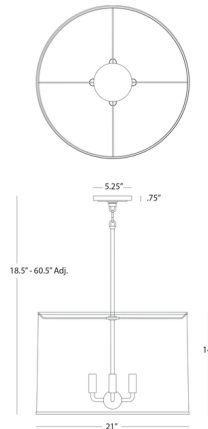

Specifications

COLOR Oyster
BODY FINISH Modern Brass / Oyster Fabric
WATTAGE 36W
DIMMER Standard 120V
DIMENSIONS 21"W x 14"H
BULB NOT INCLUDED 4 x B10/Candelabra (E12)/9W/120V LED
COUNTRY OF ORIGIN Malaysia

Technical Information

PRODUCT DIMENSIONS Maximum Overall Height: 60.5"

Shown in modern brass / oyster fabric / oyster

CLICK TO VIEW PRODUCT

Notes: