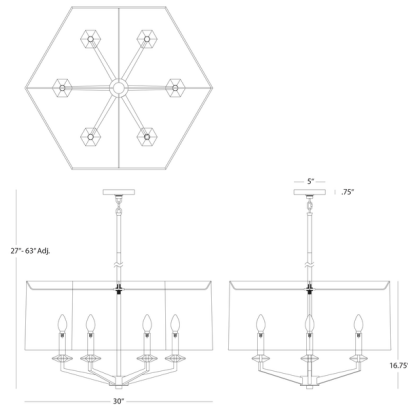

### Specifications

COLOR . . . . . Oyster Linen  
BODY FINISH . . . . . Modern Brass  
WATTAGE . . . . . 54W  
DIMMER . . . . . Standard 120V  
DIMENSIONS . . . . . 30"W x 16.75"H  
BULB NOT INCLUDED . . . . . 6 x B10/Candelabra (E12)/9W/120V LED  
COUNTRY OF ORIGIN . . . . . Malaysia

### Technical Information

PRODUCT DIMENSIONS . . . . . Maximum Overall Height: 63"

Shown in modern brass / oyster linen

CLICK TO VIEW PRODUCT

Notes: