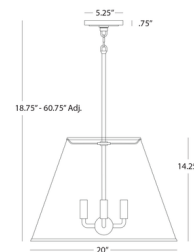

Shown in modern brass / oyster fabric / shannon oyster

Specifications

COLOR Shannon Oyster
BODY FINISH Modern Brass / Oyster Fabric
WATTAGE 36W
DIMMER Standard 120V
DIMENSIONS 20"W x 14.25"H
BULB NOT INCLUDED 4 x B10/Candelabra (E12)/9W/120V LED
COUNTRY OF ORIGIN Malaysia

Technical Information

PRODUCT DIMENSIONS Maximum Overall Height: 60.75"

CLICK TO VIEW PRODUCT

Notes: