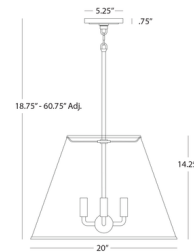

Shown in modern brass / oyster fabric / shannon oyster

Specifications

COLOR Shannon Oyster
BODY FINISH Modern Brass / Oyster Fabric
WATTAGE 36W
DIMMER Standard 120V
DIMENSIONS 20\"W x 14.25\"H
BULB NOT INCLUDED 4 x B10/Candelabra (E12)/9W/120V LED
COUNTRY OF ORIGIN Malaysia

Technical Information

PRODUCT DIMENSIONS Maximum Overall Height: 60.75"

CLICK TO VIEW PRODUCT

Notes: