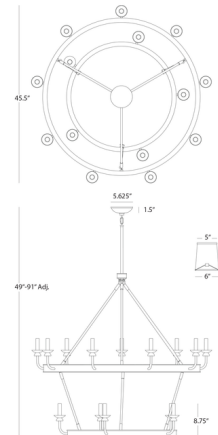

Specifications

COLOR White
BODY FINISH Lacquered Burnished Brass
WATTAGE 126W
DIMMER Standard 120V
DIMENSIONS 48.75"W x 43.25"H
BULB INCLUDED 14 x T8/Candelabra (E12)/9W/120V LED
COUNTRY OF ORIGIN Malaysia

Technical Information

PRODUCT DIMENSIONS Maximum Overall Height: 91"
LUMENS/WATT 600.00
LUMINOUS FLUX 5400 lumens

Shown in lacquered burnished brass / white

CLICK TO VIEW PRODUCT

Notes: