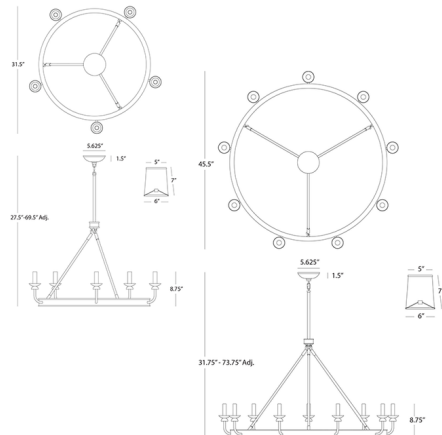

Specifications

COLOR White
BODY FINISH Lacquered Burnished Brass
WATTAGE 45W
DIMMER Standard 120V
DIMENSIONS 34.5"W x 22.25"H
BULB INCLUDED 5 x T8/Candelabra (E12)/9W/120V LED
COUNTRY OF ORIGIN Malaysia

Technical Information

LUMENS/WATT 600.00
LUMINOUS FLUX 5400 lumens

Shown in lacquered burnished brass / white

CLICK TO VIEW PRODUCT

Notes: