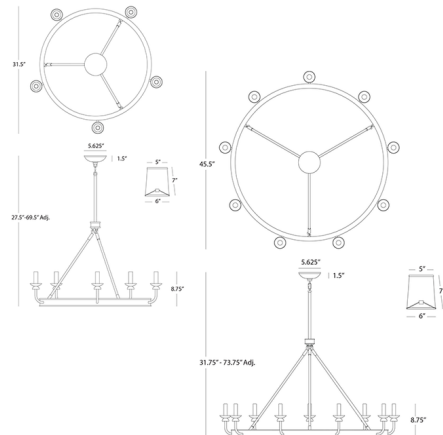

Specifications

COLOR	White
BODY FINISH	Lacquered Burnished Brass
WATTAGE	45W
DIMMER	Standard 120V
DIMENSIONS	34.5"W x 22.25"H
BULB INCLUDED	5 x T8/Candelabra (E12)/9W/120V LED
COUNTRY OF ORIGIN	Malaysia

Technical Information

LUMENS/WATT	600.00
LUMINOUS FLUX	5400 lumens

Shown in lacquered burnished brass / white

CLICK TO VIEW PRODUCT

Notes: