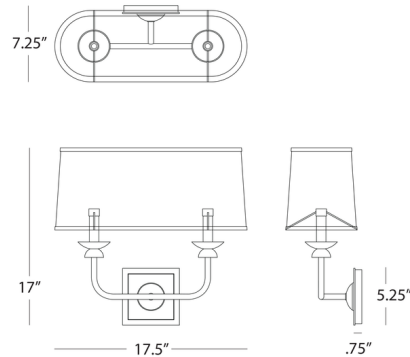

### Specifications

COLOR . . . . . White  
BODY FINISH . . . . . Lacquered Burnished Brass  
WATTAGE . . . . . 18W  
DIMMER . . . . . Standard 120V  
DIMENSIONS . . . . . 13.5"W x 10.75"H x 5.375"D  
BULB INCLUDED . . . . . 2 x T8/Candelabra (E12)/9W/120V LED  
COUNTRY OF ORIGIN . . . . . Malaysia