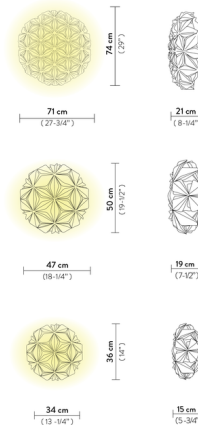

Lightology

lightology.com
866-954-4489
07-03-26

Project: _____

Company: _____

Location: _____ Fixture Type: _____

SPEC #: **SLP1535662**

Approved On: _____ Approved By: _____

C'Est La Vie Wall / Ceiling Light By Slamp

Description

The C'est La Vie Wall / Ceiling Light is a bold statement piece perfect for a modern interior. The lampshade is crafted from Slamp's Opalflex and Lentiflex materials, which have been expertly shaped into a floral shape with clean, well-defined lines. In a minimalist space, C'est La Vie will add an eye-catching accent. In spaces with more visual noise, the pendant will anchor the decor by creating a well-defined atmosphere.

Shown in white

Specifications

COLOR	N/A
BODY FINISH	White
WATTAGE	12W
DIMMER	Standard 120V
DIMENSIONS	13.25"W x 14"H x 5.75"D
BULB NOT INCLUDED	2 x B10/Candelabra (E12)/6W/120V LED

CLICK TO VIEW PRODUCT

Notes: