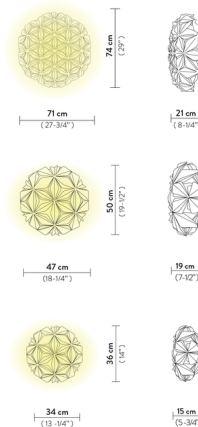

### Description

The C'est La Vie Wall / Ceiling Light is a bold statement piece perfect for a modern interior. The lampshade is crafted from Slamp's Opalflex and Lentiflex materials, which have been expertly shaped into a floral shape with clean, well-defined lines. In a minimalist space, C'est La Vie will add an eye-catching accent. In spaces with more visual noise, the pendant will anchor the decor by creating a well-defined atmosphere.

### Specifications

COLOR	N/A
BODY FINISH	White
WATTAGE	12W
DIMMER	Standard 120V
DIMENSIONS	13.25"W x 14"H x 5.75"D
BULB NOT INCLUDED	2 x B10/Candelabra (E12)/6W/120V LED

CLICK TO VIEW PRODUCT

Notes: