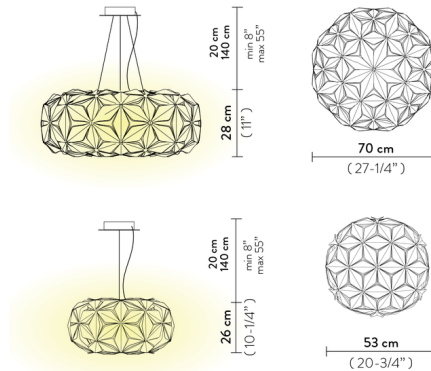

Description

The C'est La Vie Pendant is a bold statement piece perfect for a modern interior. The lampshade is crafted from Slamp's Opalflex and Lentiflex materials, which have been expertly shaped into a floral shape with clean, well-defined lines. In a minimalist space, C'est La Vie will add an eye-catching accent. In spaces with more visual noise, the pendant will anchor the decor by creating a well-defined atmosphere.

Specifications

COLOR N/A
BODY FINISH Black / Transparent Cord
WATTAGE 24W
DIMMER Standard 120V
DIMENSIONS 20.75"W x 10.25"H
BULB NOT INCLUDED 2 x A19/Medium (E26)/12W/120V LED

Technical Information

PRODUCT DIMENSIONS Cord Length: 55"

Shown in black / transparent cord

CLICK TO VIEW PRODUCT

Notes: