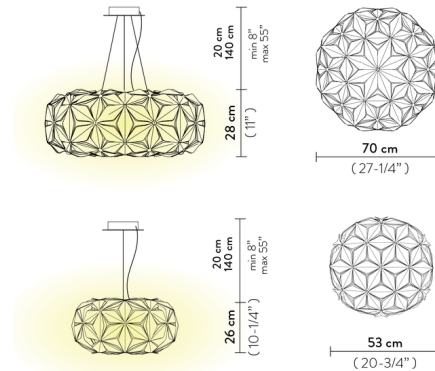

Description

The C'est La Vie Pendant is a bold statement piece perfect for a modern interior. The lampshade is crafted from Slamp's Opalflex and Lentiflex materials, which have been expertly shaped into a floral shape with clean, well-defined lines. In a minimalist space, C'est La Vie will add an eye-catching accent. In spaces with more visual noise, the pendant will anchor the decor by creating a well-defined atmosphere.

Specifications

COLOR	N/A
BODY FINISH	Black / Transparent Cord
WATTAGE	24W
DIMMER	Standard 120V
DIMENSIONS	20.75"W x 10.25"H
BULB NOT INCLUDED	2 x A19/Medium (E26)/12W/120V LED

Technical Information

PRODUCT DIMENSIONS	Cord Length: 55"
--------------------	------------------

Shown in black / transparent cord

CLICK TO VIEW PRODUCT

Notes: