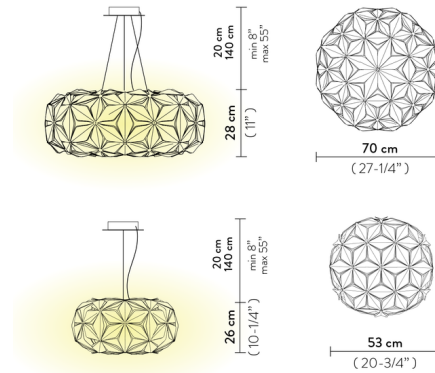

### Description

The C'est La Vie Pendant is a bold statement piece perfect for a modern interior. The lampshade is crafted from Slamp's Opalflex and Lentiflex materials, which have been expertly shaped into a floral shape with clean, well-defined lines. In a minimalist space, C'est La Vie will add an eye-catching accent. In spaces with more visual noise, the pendant will anchor the decor by creating a well-defined atmosphere.

### Specifications

COLOR	N/A
BODY FINISH	Black / Black Cord
WATTAGE	24W
DIMMER	Standard 120V
DIMENSIONS	20.75"W x 10.25"H
BULB NOT INCLUDED	2 x A19/Medium (E26)/12W/120V LED

CLICK TO VIEW PRODUCT

Notes: