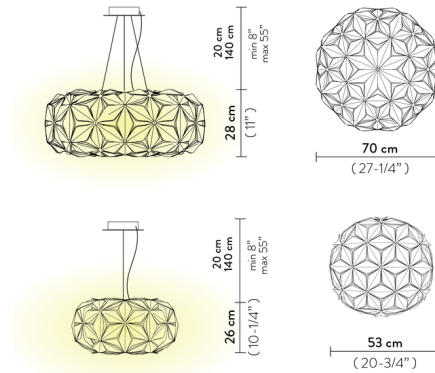

### Description

The C'est La Vie Pendant is a bold statement piece perfect for a modern interior. The lampshade is crafted from Slamp's Opalflex and Lentiflex materials, which have been expertly shaped into a floral shape with clean, well-defined lines. In a minimalist space, C'est La Vie will add an eye-catching accent. In spaces with more visual noise, the pendant will anchor the decor by creating a well-defined atmosphere.

Shown in white / red cord

### Specifications

|                   |                                   |
|-------------------|-----------------------------------|
| COLOR             | N/A                               |
| BODY FINISH       | White / Red Cord                  |
| WATTAGE           | 24W                               |
| DIMMER            | Standard 120V                     |
| DIMENSIONS        | 20.75"W x 10.25"H                 |
| BULB NOT INCLUDED | 2 x A19/Medium (E26)/12W/120V LED |