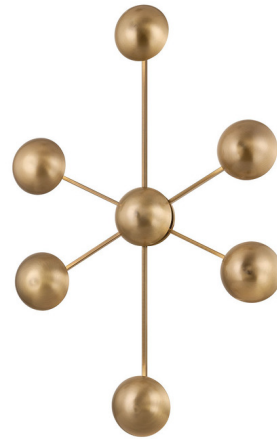

## Giovanni Wall Sconce By Troy Lighting

### Description

Conceived as a wall-mounted light sculpture, the Giovanni sconce features six dome heads radiating like spokes from a central hub. Fitted with LED, each dome projects a wash of indirect light onto the wall, illuminating the striking graphic form and creating a soft ambient effect. Finished in Patina Brass, Giovanni blends modernity with an air of permanence.

Shown in patina brass

### Specifications

COLOR	N/A
BODY FINISH	Patina Brass
WATTAGE	30W
DIMMER	Low Voltage Electronic
DIMENSIONS	24.5"W x 34.75"H x 3.75"D
INTEGRATED LED MODULE	6 x LED/5W/120V LED
COUNTRY OF ORIGIN	Viet Nam