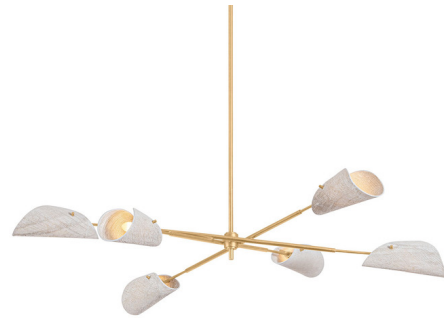

Lightology

lightology.com
866-954-4489
04-22-26

Project: _____

Company: _____

Location: _____ Fixture Type: _____

SPEC #: **TRY1535729**

Approved On: _____ Approved By: _____

Ken Chandelier By Troy Lighting

Description

The mobile-inspired Ken Chandelier channels kinetic energy with natural materials and curved silhouettes. Each laminated coconut fiber shade wraps around a light source, highlighting the organic texture of the airy, sculptural forms. A Vintage Gold Leaf frame introduces a note of polish.*Due to the one-of-a-kind nature of the medium, exact colors and patterns may vary slightly from the image shown.

Shown in vintage gold leaf / laminated coconut fiber

Specifications

COLOR Laminated Coconut Fiber
BODY FINISH Vintage Gold Leaf
WATTAGE 60W
DIMMER Standard 120V
DIMENSIONS 60"W x 11"H
BULB NOT INCLUDED 6 x G16.5/Candelabra (E12)/10W/120V LED
COUNTRY OF ORIGIN Philippines

Technical Information

PRODUCT DIMENSIONS (1) 6" (2) 12" (1) 18" Stem Kit Included

CLICK TO VIEW PRODUCT

Notes: