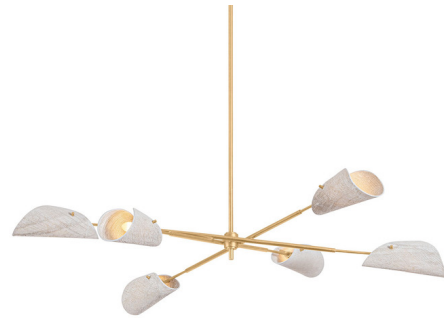

Lightology

lightology.com
866-954-4489
07-07-26

Project: _____

Company: _____

Location: _____ Fixture Type: _____

SPEC #: **TRY1535729**

Approved On: _____ Approved By: _____

Ken Chandelier By Troy Lighting

Description

The mobile-inspired Ken Chandelier channels kinetic energy with natural materials and curved silhouettes. Each laminated coconut fiber shade wraps around a light source, highlighting the organic texture of the airy, sculptural forms. A Vintage Gold Leaf frame introduces a note of polish.*Due to the one-of-a-kind nature of the medium, exact colors and patterns may vary slightly from the image shown.

Shown in vintage gold leaf / laminated coconut fiber

Specifications

COLOR Laminated Coconut Fiber
BODY FINISH Vintage Gold Leaf
WATTAGE 60W
DIMMER Standard 120V
DIMENSIONS 60"W x 11"H
BULB NOT INCLUDED 6 x G16.5/Candelabra (E12)/10W/120V LED
COUNTRY OF ORIGIN Philippines

Technical Information

PRODUCT DIMENSIONS (1) 6" (2) 12" (1) 18" Stem Kit Included

CLICK TO VIEW PRODUCT

Notes: