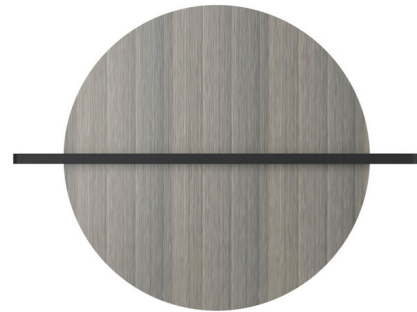

## Hang Out Wall Sconce

By Penta

### Description

The Hang Out Wall Sconce combines architectural functionality with a decorative expression for a unique look. The fixture's sleek linear structure is paired with a round or oval wooden panel, which is highlighted with both upward and downward lighting from the integrated LED.

Shown in matte black / greyish ash

### Specifications

COLOR . . . . . Greyish Ash  
BODY FINISH . . . . . Matte Black  
WATTAGE . . . . . 65W  
DIMMER . . . . . 0-10V  
DIMENSIONS . . . . . 41.7\"W x 31.5\"H x 3.74\"D  
INTEGRATED LED MODULE . . . . . 1 x LED/65W/120-277V LED  
COUNTRY OF ORIGIN . . . . . Italy