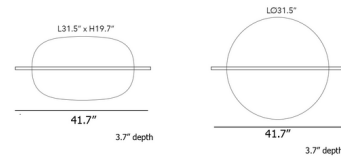

### Specifications

COLOR . . . . . Greyish Ash  
BODY FINISH . . . . . Matte Black  
WATTAGE . . . . . 65W  
DIMMER . . . . . 0-10V  
DIMENSIONS . . . . . 41.7\"W x 31.5\"H x 3.74\"D  
INTEGRATED LED MODULE . . . . . 1 x LED/65W/120-277V LED  
COUNTRY OF ORIGIN . . . . . Italy