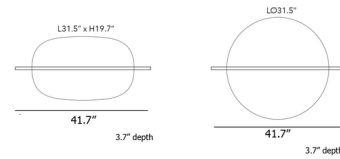

Shown in matte black / greyish ash

Specifications

COLOR Greyish Ash
BODY FINISH Matte Black
WATTAGE 65W
DIMMER 0-10V
DIMENSIONS 41.7\"W x 31.5\"H x 3.74\"D
INTEGRATED LED MODULE 1 x LED/65W/120-277V LED
COUNTRY OF ORIGIN Italy