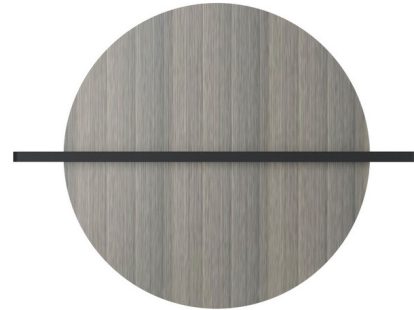

By Penta

Description

The Hang Out Wall Sconce combines architectural functionality with a decorative expression for a unique look. The fixture's sleek linear structure is paired with a round or oval wooden panel, which is highlighted with both upward and downward lighting from the integrated LED.

Shown in matte black / greyish ash

Specifications

COLOR Greyish Ash
BODY FINISH Matte Black
WATTAGE 65W
DIMMER 0-10V
DIMENSIONS 41.7\"W x 31.5\"H x 3.74\"D
INTEGRATED LED MODULE 1 x LED/65W/120-277V LED
COUNTRY OF ORIGIN Italy