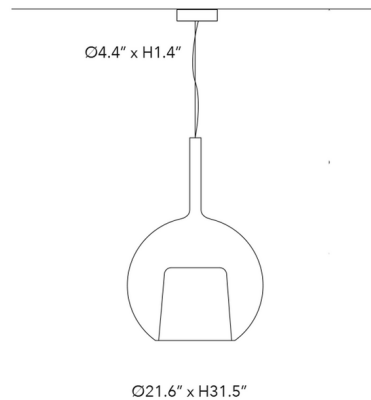

By Penta

Description

The Glo Maxi Pendant brings a clean elegance to your interior space with its mirrored glass creating dramatic reflections of its surroundings. When the pendant is switched on, the mirrored outer glass reveals an inner shade which glows with pleasant warmth. With its large size and stunning aesthetic, Glo Maxi will make a bold statement in a variety of interiors.

Shown in matte titanium canopy / mirroring green glass

Specifications

COLOR Mirroring Green Glass
BODY FINISH Matte Titanium Canopy
WATTAGE 10W
DIMMER Standard 120V
DIMENSIONS 21.6"W x 31.5"H
BULB NOT INCLUDED 1 x A19/Medium (E26)/10W/120V LED
COUNTRY OF ORIGIN Italy