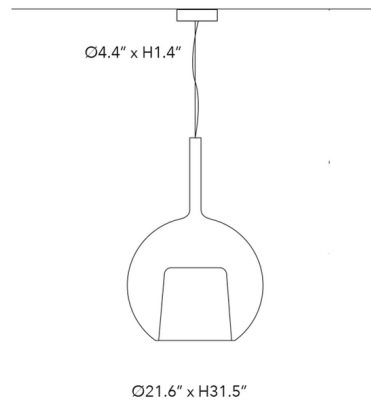

### Specifications

COLOR	Mirroring Gold Glass
BODY FINISH	Matte Titanium Canopy
WATTAGE	10W
DIMMER	Standard 120V
DIMENSIONS	21.6"W x 31.5"H
BULB NOT INCLUDED	1 x A19/Medium (E26)/10W/120V LED
COUNTRY OF ORIGIN	Italy