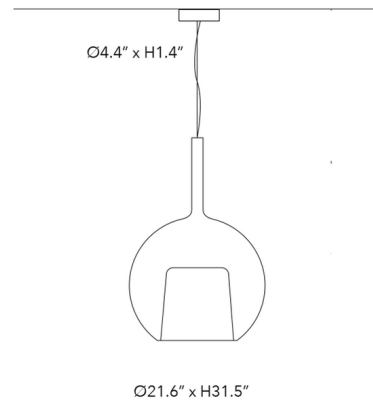

Lightology

lightology.com
866-954-4489
06-21-26

Project: _____

Company: _____

Location: _____ Fixture Type: _____

SPEC #: **PNT1535865**

Approved On: _____ Approved By: _____

Glo Maxi Pendant By Penta

Description

The Glo Maxi Pendant brings a clean elegance to your interior space with its mirrored glass creating dramatic reflections of its surroundings. When the pendant is switched on, the mirrored outer glass reveals an inner shade which glows with pleasant warmth. With its large size and stunning aesthetic, Glo Maxi will make a bold statement in a variety of interiors.

Shown in matte titanium canopy / mirroring gold glass

Specifications

COLOR	Mirroring Gold Glass
BODY FINISH	Matte Titanium Canopy
WATTAGE	10W
DIMMER	Standard 120V
DIMENSIONS	21.6"W x 31.5"H
BULB NOT INCLUDED	1 x A19/Medium (E26)/10W/120V LED
COUNTRY OF ORIGIN	Italy