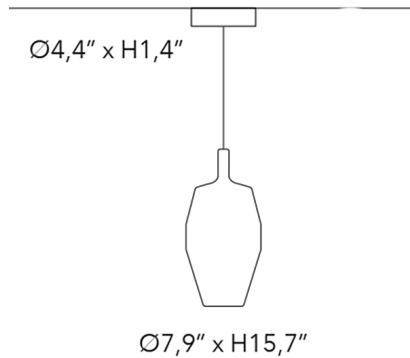

### Description

The Mom Glossy Tall Pendant is inspired by traditional Venetian Murano glass vases with a dazzling mirrored finish for a modern twist. This pendant reflects its surroundings in its glossy surface when switched off. When the lamp is switched on, an inner glass diffuser is revealed for an elegant, layered look.

### Specifications

COLOR	Mirroring Gold Glass
BODY FINISH	Matte Titanium Canopy
WATTAGE	9W
DIMMER	Standard 120V
DIMENSIONS	7.9"W x 15.7"H
BULB NOT INCLUDED	1 x A19/Medium (E26)/9W/120V LED
COUNTRY OF ORIGIN	Italy