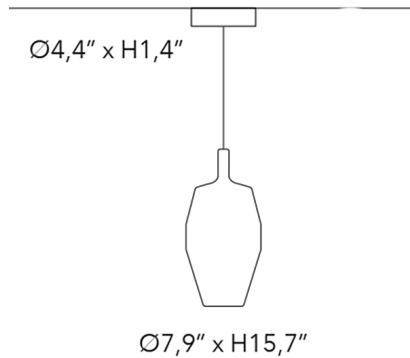

Shown in matte titanium canopy / mirroring gold glass

Specifications

COLOR	Mirroring Gold Glass
BODY FINISH	Matte Titanium Canopy
WATTAGE	9W
DIMMER	Standard 120V
DIMENSIONS	7.9"W x 15.7"H
BULB NOT INCLUDED	1 x A19/Medium (E26)/9W/120V LED
COUNTRY OF ORIGIN	Italy

CLICK TO VIEW PRODUCT

Notes: