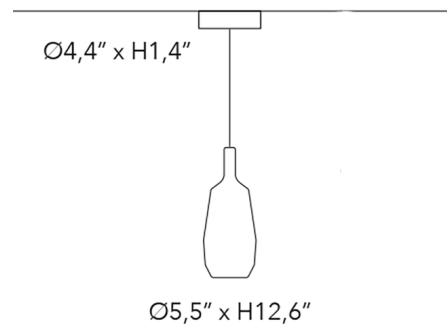

By Penta

Description

The Mom Glossy Slim Pendant is inspired by traditional Venetian Murano glass vases with a dazzling mirrored finish for a modern twist. This pendant reflects its surroundings in its glossy surface when switched off. When the lamp is switched on, an inner glass diffuser is revealed for an elegant, layered look.

Shown in matte titanium canopy / mirroring black glass

Specifications

COLOR	Mirroring Black Glass
BODY FINISH	Matte Titanium Canopy
WATTAGE	10W
DIMMER	Standard 120V
DIMENSIONS	5.5"W x 12.6"H
BULB NOT INCLUDED	1 x A19/Medium (E26)/10W/120V LED
COUNTRY OF ORIGIN	Italy