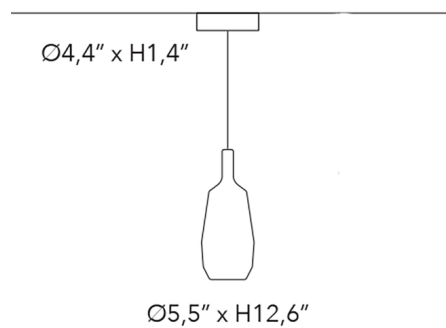

### Specifications

COLOR	Mirroring Black Glass
BODY FINISH	Matte Titanium Canopy
WATTAGE	10W
DIMMER	Standard 120V
DIMENSIONS	5.5"W x 12.6"H
BULB NOT INCLUDED	1 x A19/Medium (E26)/10W/120V LED
COUNTRY OF ORIGIN	Italy