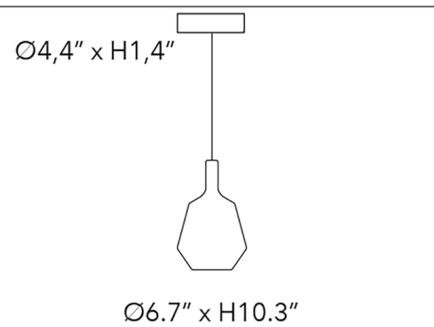

### Specifications

COLOR	Mirroring Bronze Glass
BODY FINISH	Matte Titanium Canopy
WATTAGE	25W
DIMMER	Standard 120V
DIMENSIONS	6.7"W x 10.3"H
BULB NOT INCLUDED	1 x B10/Candelabra (E12)/25W/120V LED
COUNTRY OF ORIGIN	Italy