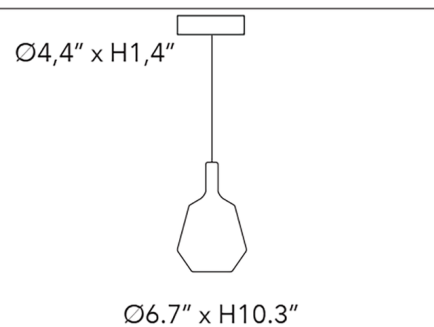

### Specifications

COLOR	Mirroring Bronze Glass
BODY FINISH	Matte Titanium Canopy
WATTAGE	25W
DIMMER	Standard 120V
DIMENSIONS	6.7"W x 10.3"H
BULB NOT INCLUDED	1 x B10/Candelabra (E12)/25W/120V LED
COUNTRY OF ORIGIN	Italy