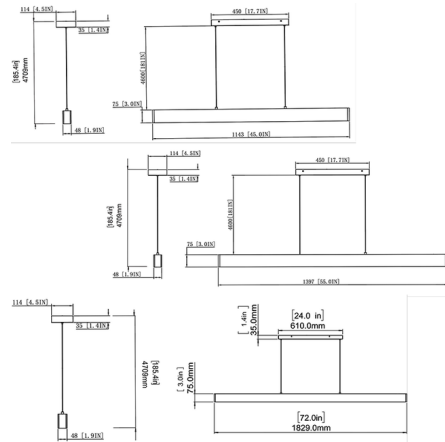

Shown in gold / frosted

CLICK TO VIEW PRODUCT

Notes: