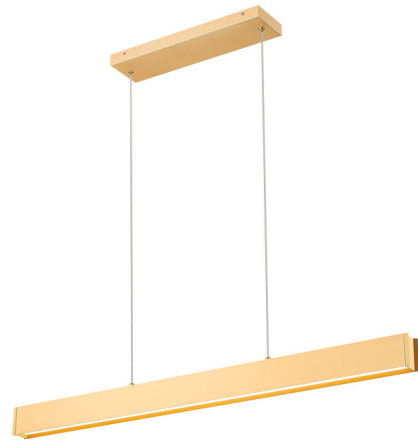

Lightology

lightology.com
866-954-4489
04-06-26

Project: _____

Company: _____

Location: _____ Fixture Type: _____

SPEC #: **ZLT1535906**

Approved On: _____ Approved By: _____

Hudson Color-Select Linear Chandelier By Z-Lite

Description

A wide, slender silhouette is perfect for receiving LED lighting as this one-light linear chandelier, simple and yet sophisticated. Keep it easy with lush metal fashioning an extended shade and diminutive canopy. Features color-select technology which allows user to select between 2700K, 3000K, 3500K, 4000K and 5000K color temperature options. Note: Not all options are available.

Specifications

COLOR . . . . . Frosted
BODY FINISH . . . . . Gold
WATTAGE 40W
DIMMER . . . . . Low Voltage Electronic
DIMENSIONS . . . . . 45"L x 4.5"W x 3"H
INTEGRATED LED MODULE . . . . . 1 x LED/40W/120V LED
COUNTRY OF ORIGIN . . . . . China

Technical Information

COLOR RENDERING . . . . . 90 CRI
LAMP COLOR . . . . . CCT Select
LUMENS/WATT 48.25
LUMINOUS FLUX . . . . . 1930 lumens

Shown in gold / frosted