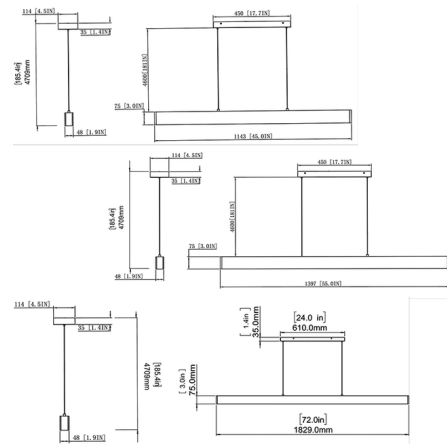

Shown in gold / frosted

CLICK TO VIEW PRODUCT

Notes: