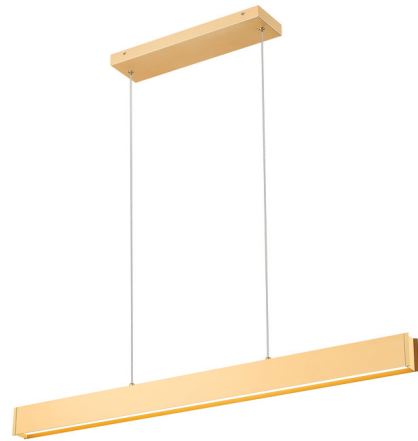

Lightology

lightology.com
866-954-4489
05-24-26

Project: _____
Company: _____
Location: _____ Fixture Type: _____
SPEC #: **ZLT1535906**
Approved On: _____ Approved By: _____

Hudson Color-Select Linear Chandelier By Z-Lite

Description

A wide, slender silhouette is perfect for receiving LED lighting as this one-light linear chandelier, simple and yet sophisticated. Keep it easy with lush metal fashioning an extended shade and diminutive canopy. Features color-select technology which allows user to select between 2700K, 3000K, 3500K, 4000K and 5000K color temperature options. Note: Not all options are available.

Specifications

COLOR . . . . . Frosted
BODY FINISH . . . . . Gold
WATTAGE 40W
DIMMER . . . . . Low Voltage Electronic
DIMENSIONS . . . . . 45"L x 4.5"W x 3"H
INTEGRATED LED MODULE . . . . . 1 x LED/40W/120V LED
COUNTRY OF ORIGIN . . . . . China

Technical Information

COLOR RENDERING . . . . . 90 CRI
LAMP COLOR . . . . . CCT Select
LUMENS/WATT 48.25
LUMINOUS FLUX . . . . . 1930 lumens

Shown in gold / frosted