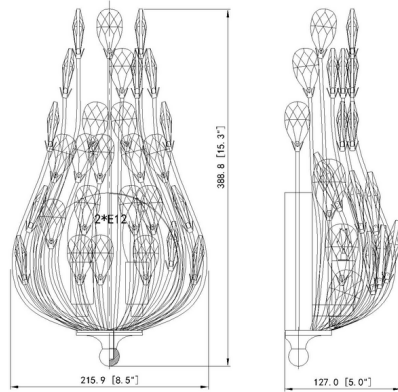

By Z-Lite

Description

Achieve an artisan botanical motif in lighting with a two-light wall sconce offering a delicate look with a luxe finish. Sculpted silhouetting of open metalwork emulates vining, dressed up with sparkling crystal elements. This light fixture exudes an airy look in living rooms, bedrooms, and hallways.

Shown in matte black / crystal

Specifications

COLOR Crystal
BODY FINISH Matte Black
WATTAGE 18W
DIMMER Standard 120V
DIMENSIONS 8.5"W x 15.3"H x 5"D
BULB NOT INCLUDED 2 x B10/Candelabra (E12)/9W/120V LED
COUNTRY OF ORIGIN China