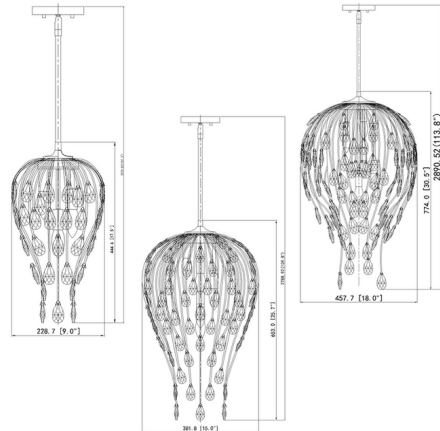

Lightology

lightology.com
866-954-4489
05-24-26

Project: _____

Company: _____

Location: _____ Fixture Type: _____

SPEC #: **ZLT1535922**

Approved On: _____ Approved By: _____

Gabriella Pendant By Z-Lite

Description

Embellish a chic room design with an artisan organic look in lighting. This pendant delivers extra glam with its open metalwork design contouring at its bottom, with shapely thin metal reed-like rods ending in bud icons made of radiant crystal. Chic botanicals add an earthy motif to a beautiful light fixture meant for living rooms, bedrooms, dining spaces, and entryways.

Shown in modern gold / crystal

Specifications

COLOR	Crystal
BODY FINISH	Modern Gold
WATTAGE	27W
DIMMER	Standard 120V
DIMENSIONS	9"W x 17.5"H
BULB NOT INCLUDED	3 x B10/Candelabra (E12)/9W/120V LED
COUNTRY OF ORIGIN	China