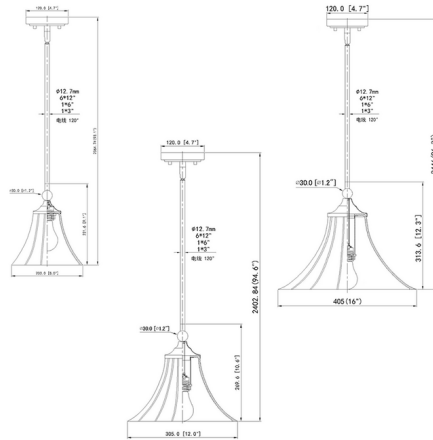

Lightology

lightology.com
866-954-4489
04-22-26

Project: _____

Company: _____

Location: _____ Fixture Type: _____

SPEC #: **ZLT1535931**

Approved On: _____ Approved By: _____

Fleur Pendant By Z-Lite

Description

Lean on elegance to make lighting a part of essential decor, and choose this romantic one-light pendant as an example of simple artisan beauty. With a deliciously curved silhouette, its fluted matte opal glass shade joins metal framing, easy and versatile.

Shown in modern gold / etched opal

Specifications

COLOR Etched Opal
 BODY FINISH Modern Gold
 WATTAGE 17W
 DIMMER Standard 120V
 DIMENSIONS 8"W x 9.1"H
 BULB NOT INCLUDED 1 x A19/Medium (E26)/17W/120V LED
 COUNTRY OF ORIGIN China

Technical Information

PRODUCT DIMENSIONS (1) 3" (1) 6" (6) 12" Stem Kit Included

CLICK TO VIEW PRODUCT

Notes: