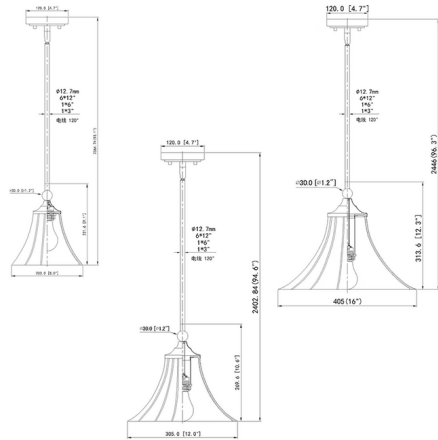

Description

Lean on elegance to make lighting a part of essential decor, and choose this romantic one-light pendant as an example of simple artisan beauty. With a deliciously curved silhouette, its fluted matte opal glass shade joins metal framing, easy and versatile.

Shown in modern gold / etched opal

Specifications

COLOR Etched Opal
BODY FINISH Modern Gold
WATTAGE 17W
DIMMER Standard 120V
DIMENSIONS 8"W x 9.1"H
BULB NOT INCLUDED 1 x A19/Medium (E26)/17W/120V LED
COUNTRY OF ORIGIN China

Technical Information

PRODUCT DIMENSIONS (1) 3" (1) 6" (6) 12" Stem Kit Included

CLICK TO VIEW PRODUCT

Notes: